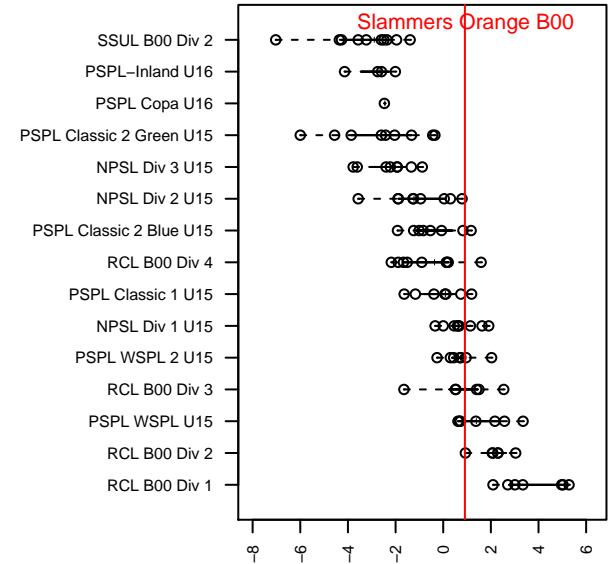

Slammers Orange B00

Rainier Valley Slammers
 Auburn, WA
 B00 total strength=1341
 attack=7.76 defense=5.46
 fall league = RCL B00 Div 4, RCL B00 7V2
 notes= Hargett 2013-5

alt names used:
 RAINIER VALLEY SLAMMERS BU15 ORANGI
 Rainier Valley Slammers
 RVS B00 Orange A (309209028)
 RVS B00 Orange A (309209028)
 RVS BU15 Orange
 RVS B00 Orange A (309209028)

Venues played:
 2015 RVS Classic BU15
 2015 Nike Crossfire Challenge Gold Group U15
 2015 RCL B00 Div 4
 2015 RCL B00 7V2
 2015 WYS Presidents Cup B00 Division 1
 2015 Portland Winter Showcase U15

Slammers Orange B00
 Dots are actual minus expected GF (blue circles) and GA (red triangles).
 Blue line is smoothed change in attack strength. Red is smoothed change in defense strength.

**attack and defense variance (black dot)
relative to other teams
and top 10 in region**

**attack and defense rating
relative to others at age
and all opponents in last 13 months**

Performance relative to 13 month average