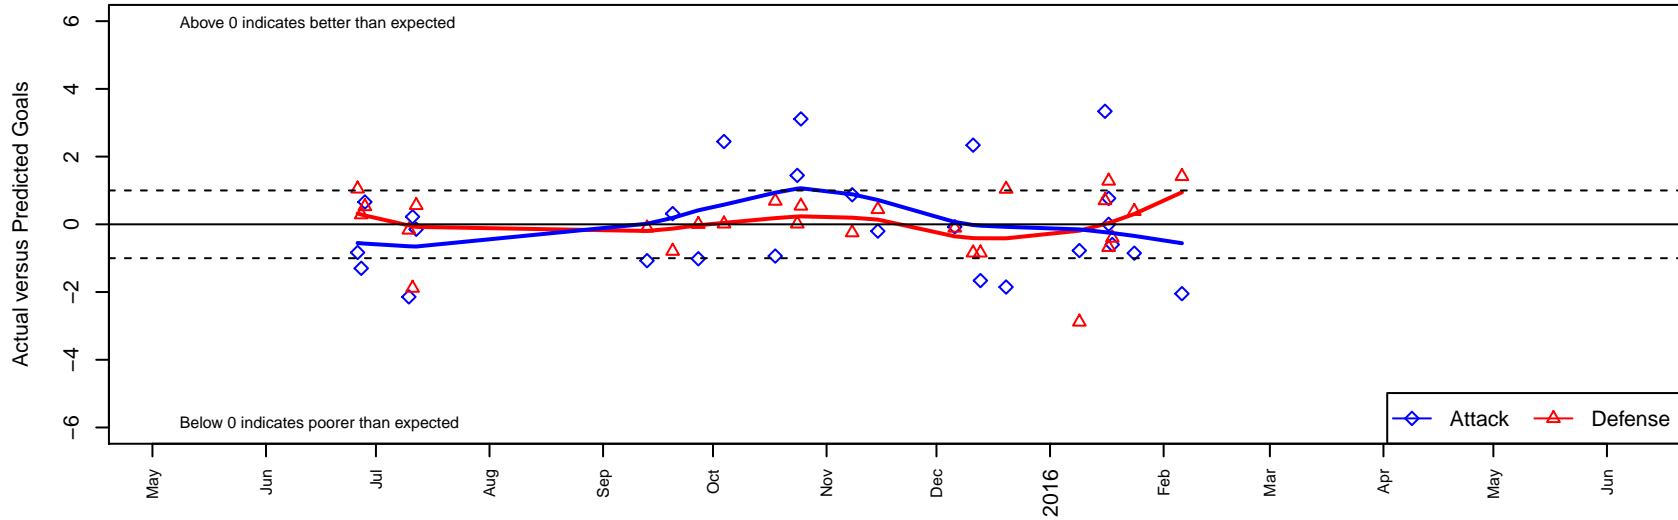

Slammers Orange B00

Rainier Valley Slammers
 Auburn, WA
 B00 total strength=1341
 attack=7.76 defense=5.46
 fall league = RCL B00 Div 4, RCL B00 7V2
 notes= Hargett 2013-5

alt names used:
 RAINIER VALLEY SLAMMERS BU15 ORANGI
 Rainier Valley Slammers
 RVS B00 Orange A (309209028)
 RVS B00 Orange A (309209028)
 RVS BU15 Orange
 RVS B00 Orange A (309209028)

Venues played:
 2015 RVS Classic BU15
 2015 Nike Crossfire Challenge Gold Group U15
 2015 RCL B00 Div 4
 2015 RCL B00 7V2
 2015 WYS Presidents Cup B00 Division 1
 2015 Portland Winter Showcase U15

Slammers Orange B00
 Dots are actual minus expected GF (blue circles) and GA (red triangles).
 Blue line is smoothed change in attack strength. Red is smoothed change in defense strength.

**attack and defense variance (black dot)
relative to other teams
and top 10 in region**

**attack and defense rating
relative to others at age
and all opponents in last 13 months**

Performance relative to 13 month average